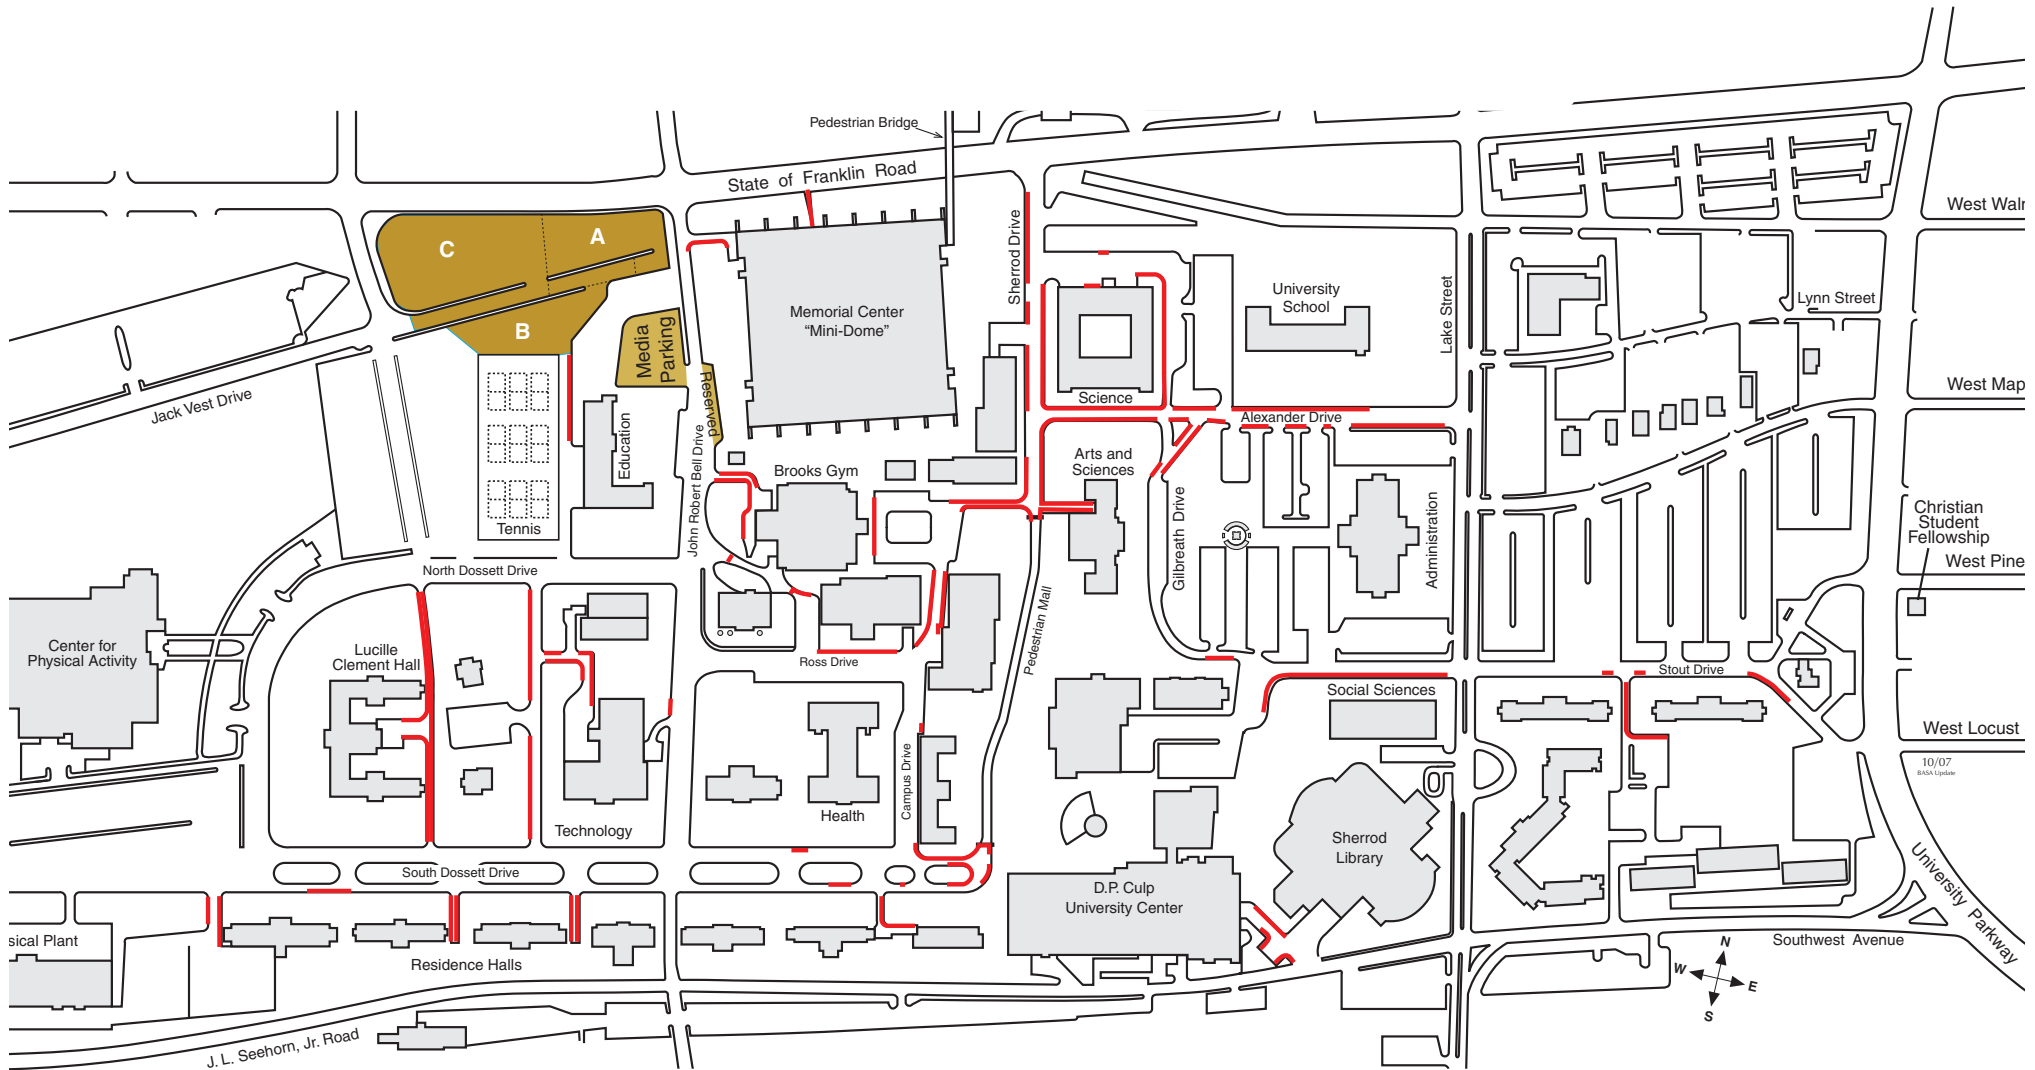

BASA • Basketball Reserved Parking East Tennessee State University

BASA (Donor Levels)

Reserved - Diamond Level, Scholarship Level

- Lot A - Admiralty
- Lot B - Flagship, Grand Buccaneer
- Lot C - Golden Buccaneer, Blue Buccaneer

Fire Lanes - (Please do not park in these areas - towing is enforced)

10/07
BASA Update