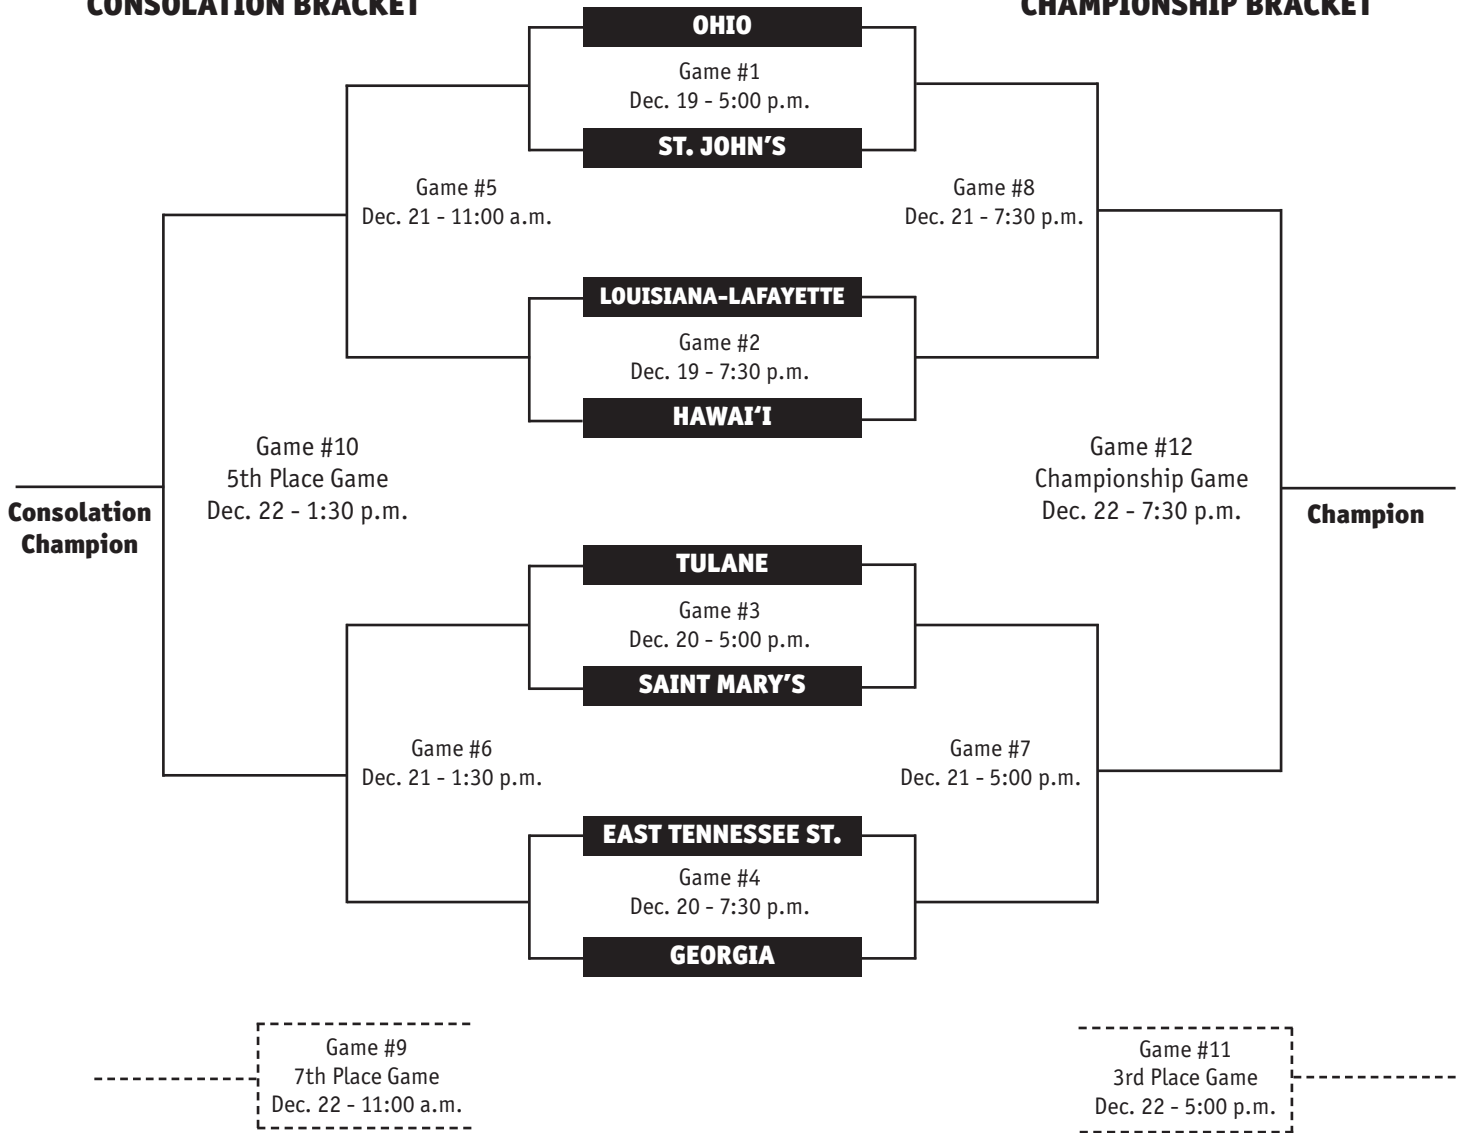

# 44<sup>TH</sup> OUTRIGGER HOTELS RAINBOW CLASSIC

DEC. 19-22, 2007

STAN SHERIFF CENTER

HONOLULU, HI

hosted by the University of Hawai'i

## CONSOLATION BRACKET

## CHAMPIONSHIP BRACKET

All games played at the Stan Sheriff Center  
All times Hawaiian

The bottom team is the scheduled home team for the first two rounds until the final day when the home team is listed on top