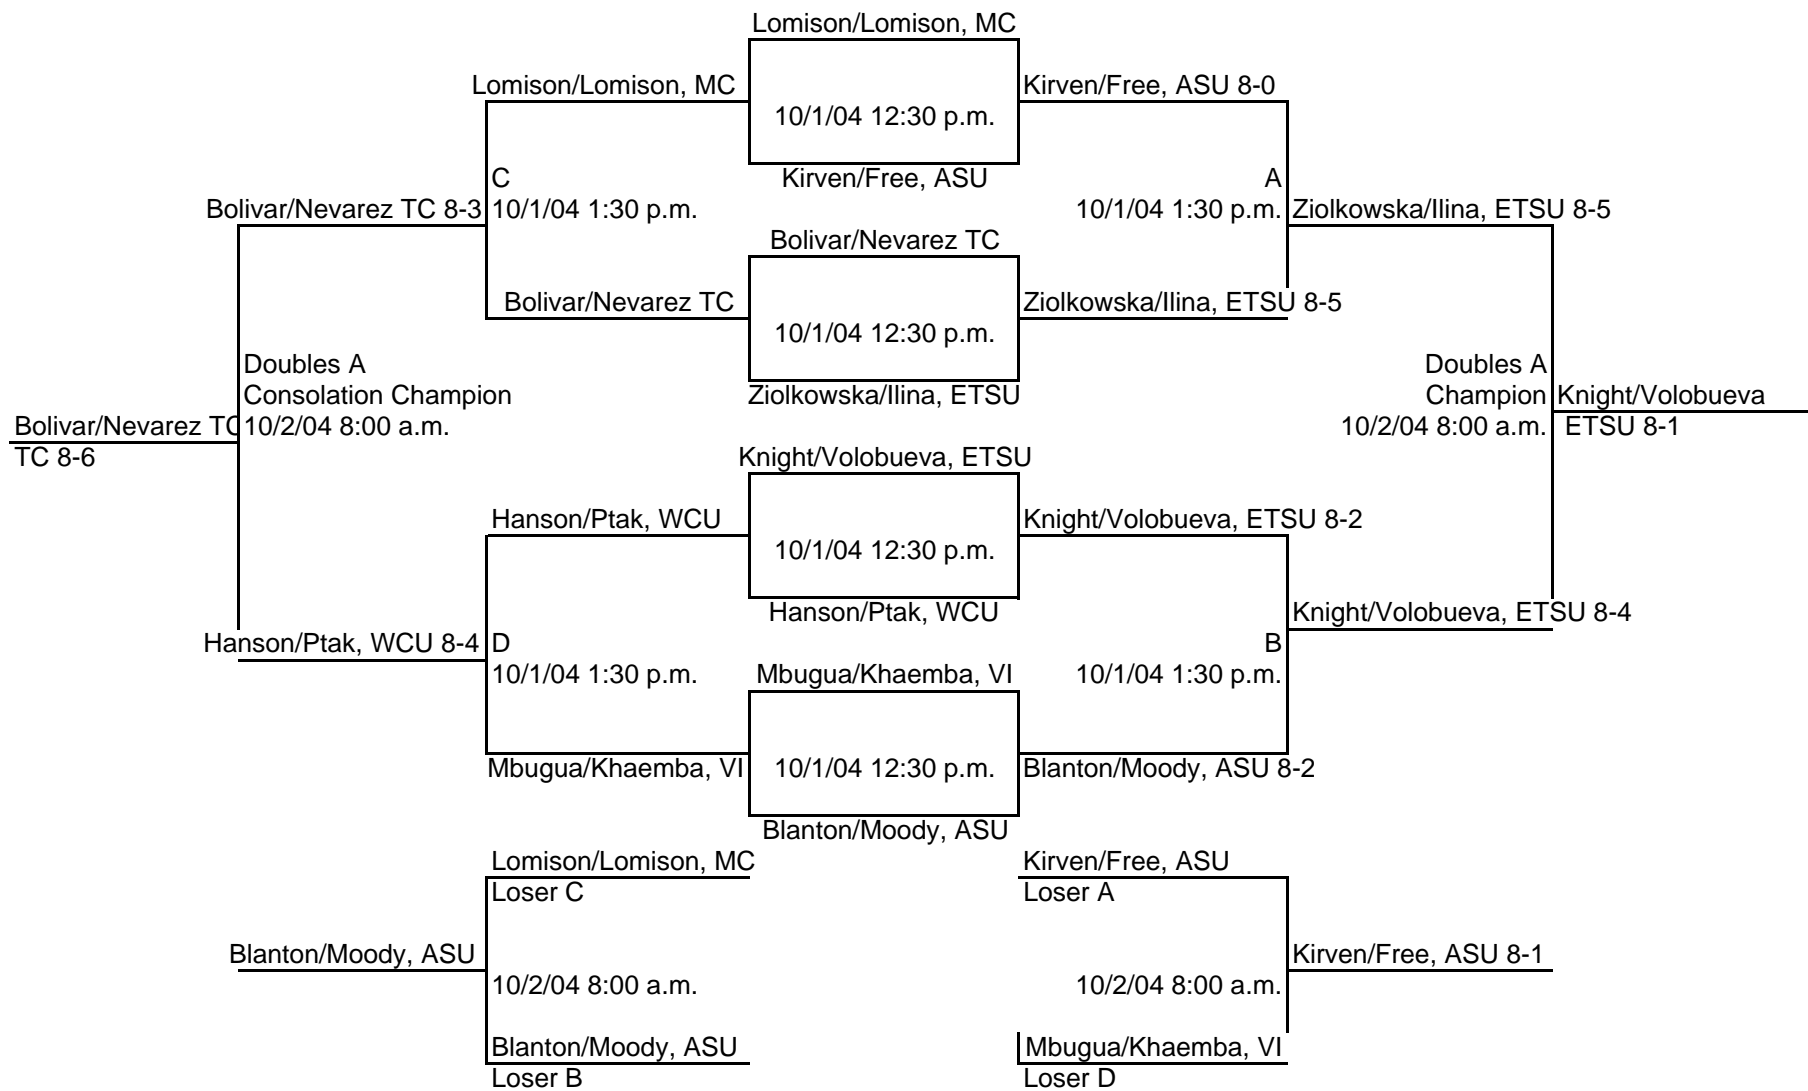

**ETSU FALL TOURNAMENT  
DOUBLES A BRACKET  
Oct. 1-2, 2004**

**ETSU FALL TOURNAMENT  
DOUBLES B BRACKET  
Oct. 1-2, 2004**

**ETSU FALL TOURNAMENT  
DOUBLES C BRACKET  
Oct. 1-2, 2004**