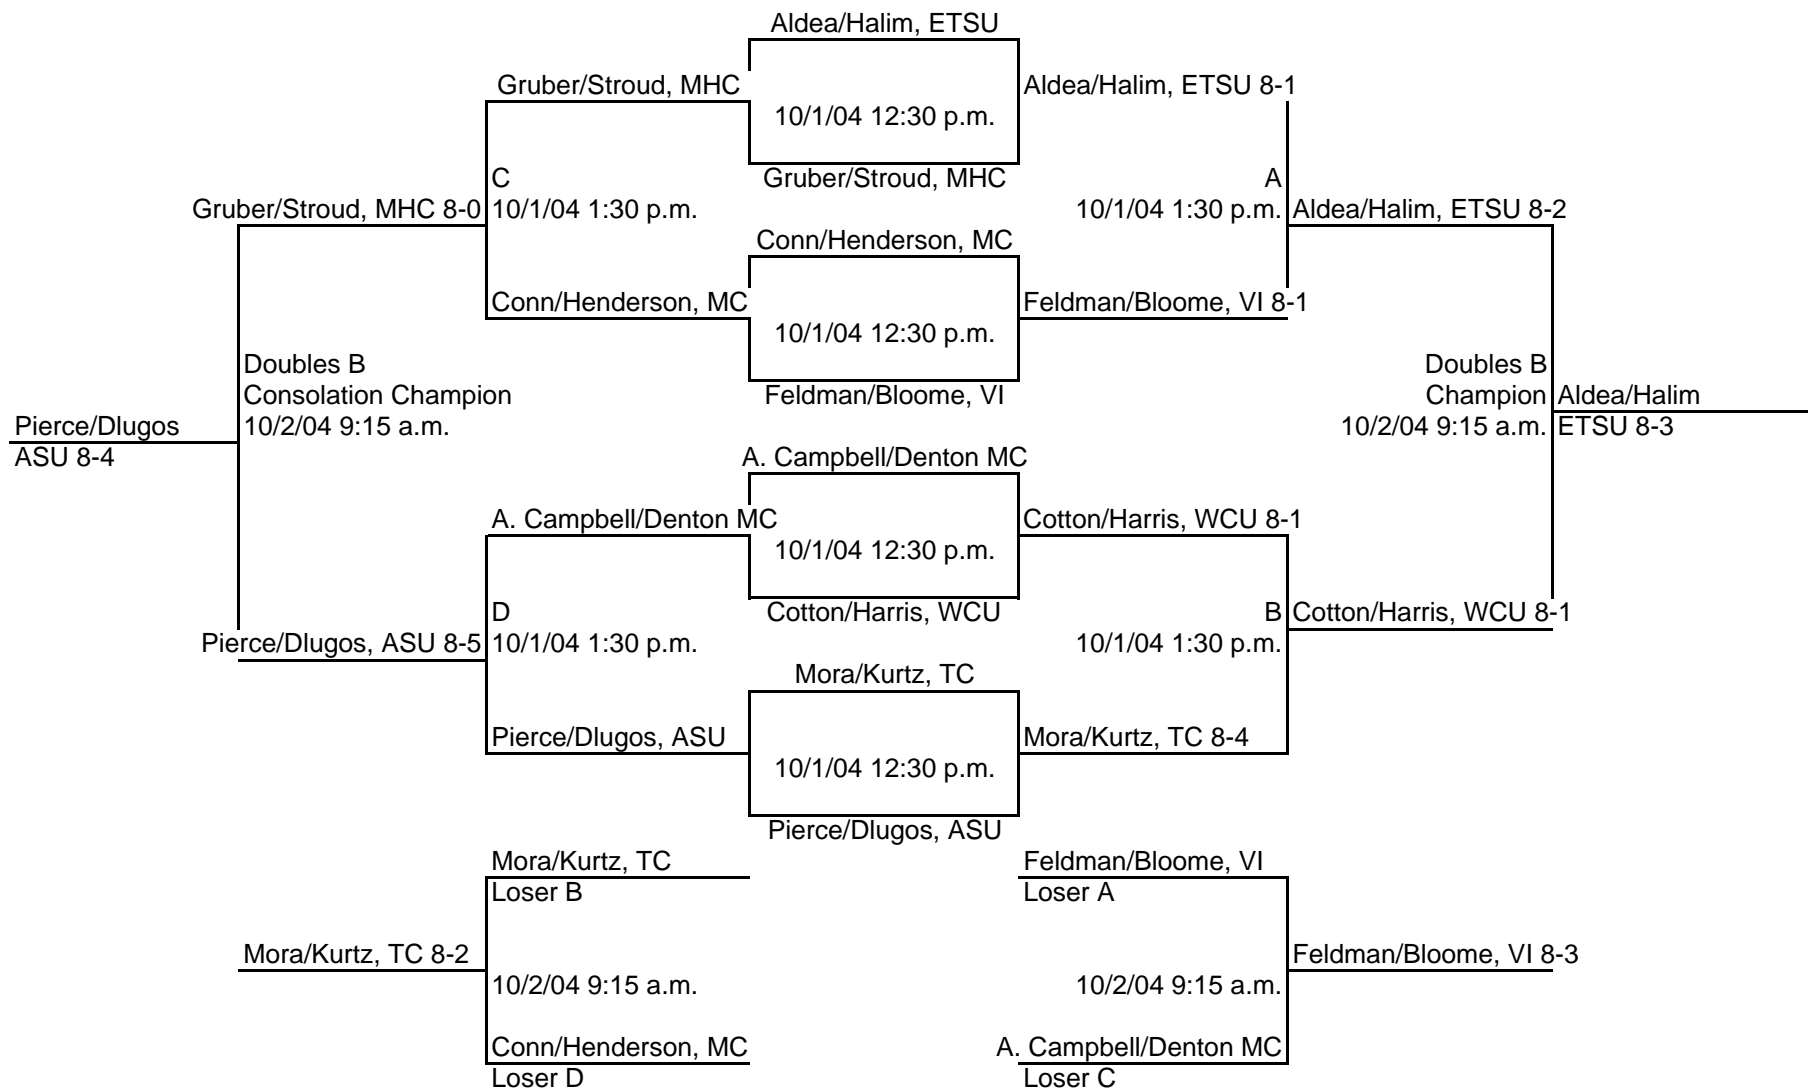

**ETSU FALL TOURNAMENT  
DOUBLES A BRACKET  
Oct. 1-2, 2004**

**ETSU FALL TOURNAMENT  
DOUBLES B BRACKET  
Oct. 1-2, 2004**

**ETSU FALL TOURNAMENT  
DOUBLES C BRACKET  
Oct. 1-2, 2004**